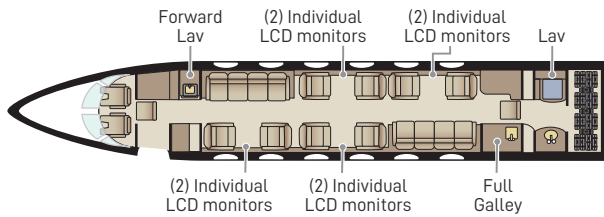

GULFSTREAM GIV-SP

Passengers	16
Sleeps	6
Year of Manufacture	1995
Year of Refurbishment	2012
Range	4165NM / 8.5 Hours
Baggage Capacity	169 cubic feet
WiFi	Yes
Lavatory	2
Cabin Width	7.3'
Cabin Height	6.2'
Cabin Length	45.1'

Day Configuration

Night Configuration

Connectivity

Complimentary domestic WiFi
 Aircell Iridium flight phone
 SatCom flight phone

Entertainment

DVD / CD entertainment system
 Eight individual LCD monitors
 Eight power outlets