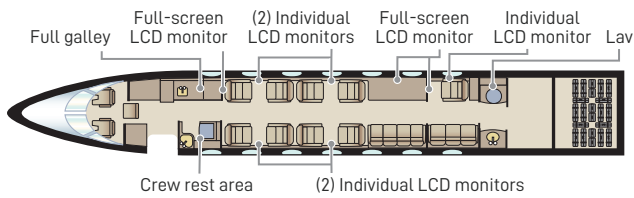

# GULFSTREAM G500

Passengers	16
Sleeps	9
Year of Manufacture	2009
Year of Refurbishment	2018
Range	5200 NM / 10.5 Hours
Baggage Capacity	226 cubic feet
WiFi	Yes
Lavatory	2
Cabin Width	7.3'
Cabin Height	6.4'
Cabin Length	50.1'

### Day Configuration

### Entertainment

Gogo Vision Inflight entertainment system with media library  
 Three full-screen LCD monitors  
 Nine individual LCD monitors  
 Eight power outlets