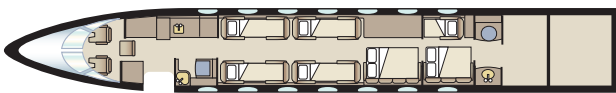

Night Configuration

Connectivity

Complimentary domestic WiFi

Entertainment

Gogo Vision Inflight entertainment system with media library
Three full-screen LCD monitors
Nine individual LCD monitors
Eight power outlets

Galley

Forward full-service galley with sink
Microwave oven
Nespresso coffee maker

Lavatory

Aft lav with full vanity
Forward crew lav

Other

Aft crew rest area