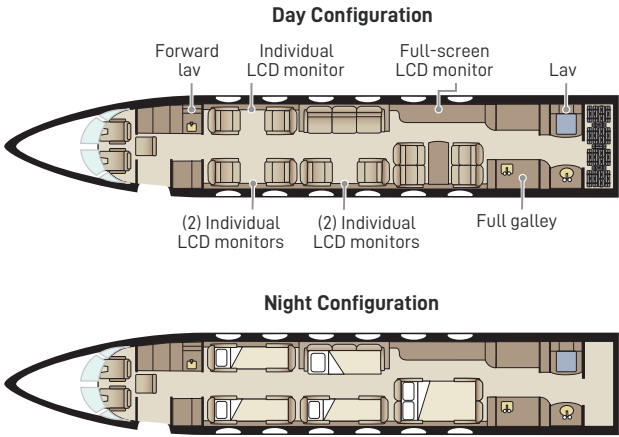

# GULFSTREAM GIV-SP

Passengers	13
Sleeps	6
Year of Manufacture	2002
Year of Refurbishment	2016
Range	4165 NM / 8.5 Hours
Baggage Capacity	169 cubic feet
WiFi	Yes
Lavatory	2
Cabin Width	7.3'
Cabin Height	6.2'
Cabin Length	45.1'

## Connectivity

Complimentary domestic WiFi

## Entertainment

- Gogo Vision Inflight entertainment system with media library
- Full-screen LCD monitor
- Five individual LCD monitors
- Eight power outlets
- Five USB charging outlets

## Lavatory

- Aft lav with full vanity
- Forward crew lav