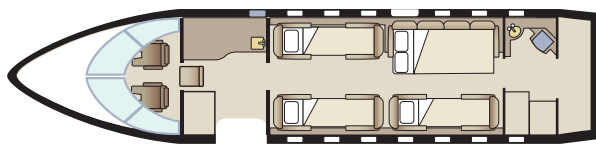

CHALLENGER 605

Passengers	10
Sleeps	5
Year of Manufacture	2009
Year of Refurbishment	2009
Range	4000 NM / 8 Hours
Baggage Capacity	115 cubic feet
WiFi	Yes
Lavatory	1
Cabin Width	8.2'
Cabin Height	6.2'
Cabin Length	28.3'

Day Configuration

Night Configuration

Connectivity

- Complimentary domestic WiFi
- Aircell Iridium flight phone
- SatCom flight phone

Entertainment

- Full entertainment system
- DVD / CD / Air Show 500
- Two full-screen LCD monitors
- Eight power outlets