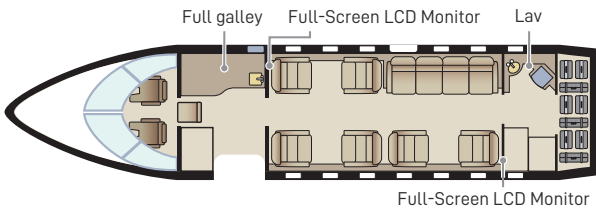

CHALLENGER 605

Passengers	10
Sleeps	5
Year of Manufacture	2009
Year of Refurbishment	2009
Range	4000 NM / 8 Hours
Baggage Capacity	115 cubic feet
WiFi	Yes
Lavatory	1
Cabin Width	8.2'
Cabin Height	6.2'
Cabin Length	28.3'

Day Configuration

Night Configuration

Connectivity

- Complimentary domestic WiFi
- Aircell Iridium flight phone
- SatCom flight phone

Entertainment

- Full entertainment system
- DVD / CD / Air Show 500
- Two full-screen LCD monitors
- Eight power outlets