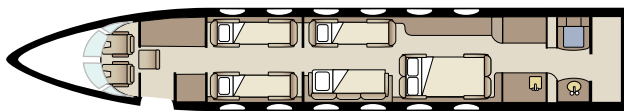

Connectivity

- Complimentary domestic WiFi
- Aircell Iridium flight phone
- SatCom flight phone

Entertainment

- Blu-ray/CD/Airshow full entertainment system
- Three full-screen LCD monitors
- Seven power outlets
- Sixteen USB charging outlets

Galley

- Aft full-service galley with sink
- Microwave oven
- Convection oven
- Coffee maker

Lavatory

- Aft lav with full vanity
- Forward crew lav