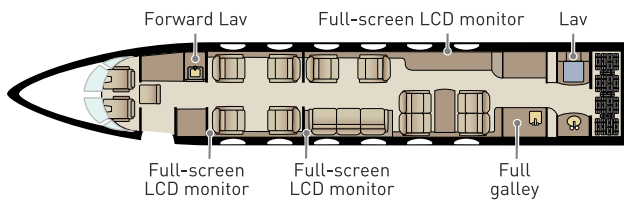

# GULFSTREAM GIV-SP

360° tour available online

Passengers	13
Sleeps	6
Year of Manufacture	1994
Year of Refurbishment	2016
Range	4165 NM / 8.5 Hours
Baggage Capacity	169 cubic feet
WiFi	Yes
Lavatory	2
Cabin Width	7.3'
Cabin Height	6.2'
Cabin Length	45.1'

### Day Configuration