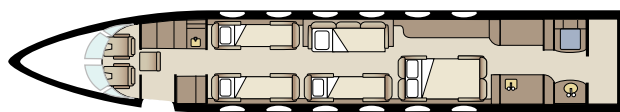

Night Configuration

Connectivity

Complimentary domestic WiFi

Entertainment

Gogo Vision Inflight entertainment system with media library
Full-screen LCD monitor
Five individual LCD monitors
Eight power outlets
Five USB charging outlets

Galley

Aft full-service galley with sink
Microwave oven
Convection oven
Nespresso coffee maker

Lavatory

Aft lav with full vanity
Forward crew lav