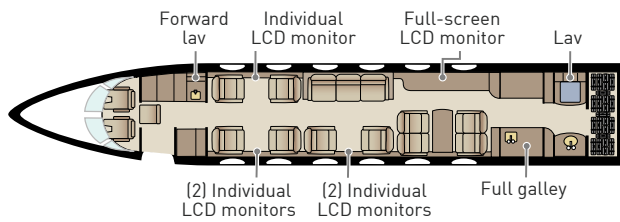

# GULFSTREAM GIV-SP

360° tour available online

Passengers	13
Sleeps	6
Year of Manufacture	2002
Year of Refurbishment	2016
Range	4165 NM / 8.5 Hours
Baggage Capacity	169 cubic feet
WiFi	Yes
Lavatory	2
Cabin Width	7.3'
Cabin Height	6.2'
Cabin Length	45.1'

### Day Configuration