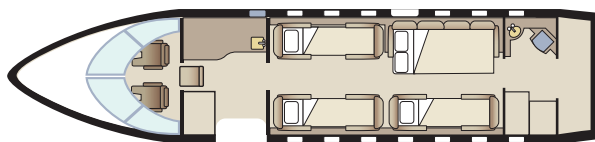

CHALLENGER 605

360° tour available online

| | |
|-----------------------|-------------------|
| Passengers | 10 |
| Sleeps | 5 |
| Year of Manufacture | 2009 |
| Year of Refurbishment | 2009 |
| Range | 4000 NM / 8 Hours |
| Baggage Capacity | 115 cubic feet |
| WiFi | Yes |
| Lavatory | 1 |
| Cabin Width | 8.2' |
| Cabin Height | 6.2' |
| Cabin Length | 28.3' |

Day Configuration

Night Configuration

Connectivity

Complimentary domestic WiFi
Aircell Iridium flight phone
SatCom flight phone

Entertainment

Full entertainment system
DVD / CD / Air Show 500
Two full-screen LCD monitors
Eight power outlets