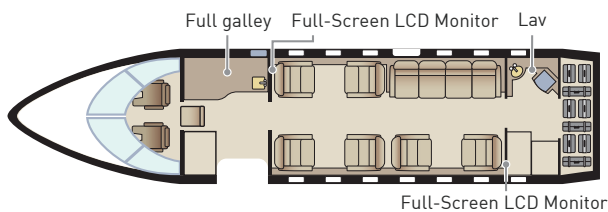

CHALLENGER 605

360° tour available online

| | |
|-----------------------|-------------------|
| Passengers | 10 |
| Sleeps | 5 |
| Year of Manufacture | 2009 |
| Year of Refurbishment | 2009 |
| Range | 4000 NM / 8 Hours |
| Baggage Capacity | 115 cubic feet |
| WiFi | Yes |
| Lavatory | 1 |
| Cabin Width | 8.2' |
| Cabin Height | 6.2' |
| Cabin Length | 28.3' |

Day Configuration

Night Configuration

Connectivity

Complimentary domestic WiFi
Aircell Iridium flight phone
SatCom flight phone

Entertainment

Full entertainment system
DVD / CD / Air Show 500
Two full-screen LCD monitors
Eight power outlets